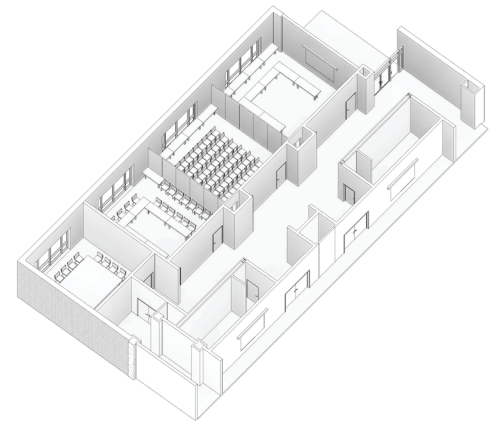

1471 Rock Creek Boulevard  
Joliet, Illinois 60431

rockruncc.com  
(779) 206-2915

sales@hijoliethotel.com

The onsite 13 000 sq ft Convention Center offers 8 versatile venues, a pre-function area, and a full service catering kitchen that can host all types of Events ranging up to 800 people, including Weddings, Corporate Meetings, Conferences, Training Seminars, and more. Breakout rooms available for small sessions to accompany larger sessions in the main ballroom.

**Amenities include:**

- Free Parking & WiFi
- AV Equipment Rental
- Full Service Catering
- Break-Out Rooms
- Board Room
- Contemporary Design & Furniture
- Contact Sales for more info

Meeting Room	L x W	Sq. Ft.	Theater	Classroom	Banquet	Reception	Conference
Shakespeare BR	78' x 79'5	6200	680	260	500	620	
Capulet	39'5 x 39'	1550	170	65	125	155	51
Juliet	39'5 x 39'	1550	170	65	125	155	51
Montague	39'5 x 39'	1550	170	65	125	155	51
Romeo	39'5 x 39'	1550	170	65	125	155	51
Caesar BR	63' x 26'6	1680	190	85	139	225	55
Othello	21' x 26'6	560	64	28	46	60	18
Macbeth	21' x 26'6	560	64	28	46	60	18
Hamlet	21' x 26'6	560	64	28	46	60	18
Boardroom	20' x 19'5	390					12