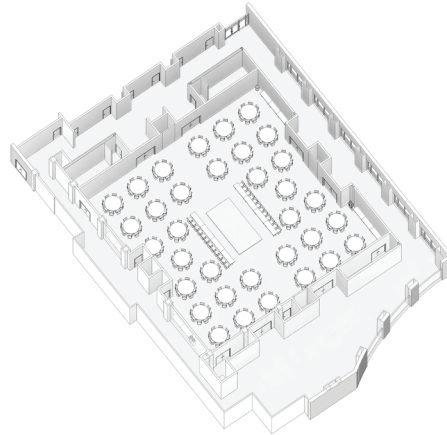

1471 Rock Creek Boulevard  
Joliet, Illinois 60431

rockruncc.com  
(779) 206-2915

sales@hijoliethotel.com

The onsite 13 000 sq ft Convention Center offers 8 versatile venues, a pre-function area, and a full service catering kitchen that can host all types of Events ranging up to 800 people, including Weddings, Corporate Meetings, Conferences, Training Seminars, and more. Breakout rooms available for small sessions to accompany larger sessions in the main ballroom.

**Amenities include:**

- Free Parking & WiFi
- AV Equipment Rental
- Full Service Catering
- Break-Out Rooms
- Board Room
- Contemporary Design & Furniture
- Contact Sales for more info

Meeting Room	L x W	Sq. Ft.	Theater	Classroom	Banquet	Reception	Conference
Shakespeare BR	78' x 79'5	6200	680	260	500	620	
Capulet	39'5 x 39'	1550	170	65	125	155	51
Juliet	39'5 x 39'	1550	170	65	125	155	51
Montague	39'5 x 39'	1550	170	65	125	155	51
Romeo	39'5 x 39'	1550	170	65	125	155	51
Caesar BR	63' x 26'6	1680	190	85	139	225	55
Othello	21' x 26'6	560	64	28	46	60	18
Macbeth	21' x 26'6	560	64	28	46	60	18
Hamlet	21' x 26'6	560	64	28	46	60	18
Boardroom	20' x 19'5	390					12