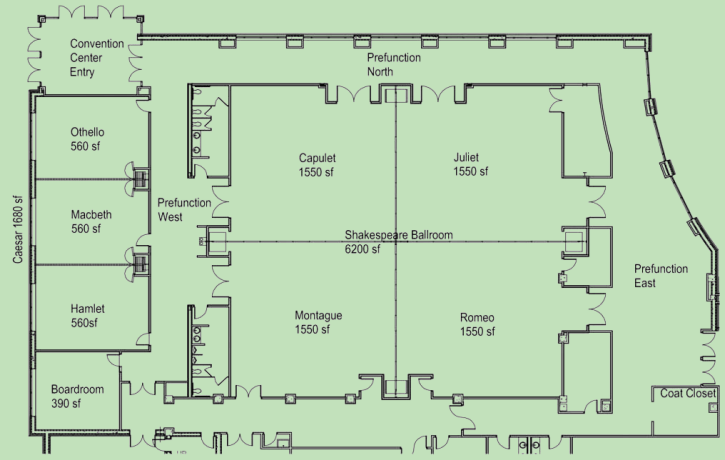

1471 Rock Creek Boulevard  
Joliet, Illinois 60431

rockruncc.com  
(779) 206-2915

sales@hijoliethotel.com

The onsite 13 000 sq ft Convention Center offers 8 versatile venues, a pre-function area, and a full service catering kitchen that can host all types of Events ranging up to 800 people, including Weddings, Corporate Meetings, Conferences, Training Seminars, and more. Breakout rooms available for small sessions to accompany larger sessions in the main ballroom.

**Amenities include:**

- Free Parking & WiFi
- AV Equipment Rental
- Full Service Catering
- Break-Out Rooms
- Board Room
- Contemporary Design & Furniture
- Contact Sales for more info

Meeting Room	L x W	Sq. Ft.	Theater	Classroom	Banquet	Reception	Conference
Shakespeare BR	78' x 79'5	6200	680	260	500	620	
Capulet	39'5 x 39'	1550	170	65	125	155	51
Juliet	39'5 x 39'	1550	170	65	125	155	51
Montague	39'5 x 39'	1550	170	65	125	155	51
Romeo	39'5 x 39'	1550	170	65	125	155	51
Caesar BR	63' x 26'6	1680	190	85	139	225	55
Othello	21' x 26'6	560	64	28	46	60	18
Macbeth	21' x 26'6	560	64	28	46	60	18
Hamlet	21' x 26'6	560	64	28	46	60	18
Boardroom	20' x 19'5	390					12