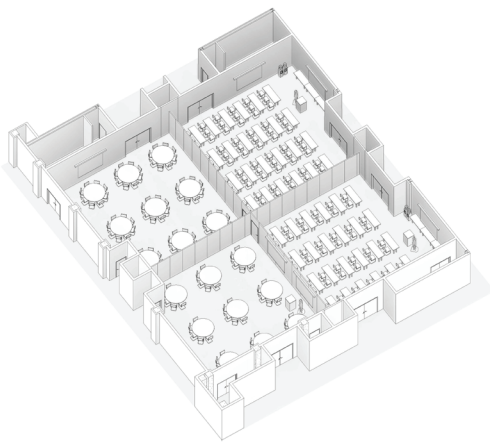

1471 Rock Creek Boulevard  
Joliet, Illinois 60431

rockruncc.com  
(779) 206-2915

sales@hijoliethotel.com

The onsite 13 000 sq ft Convention Center offers 8 versatile venues, a pre-function area, and a full service catering kitchen that can host all types of Events ranging up to 800 people, including Weddings, Corporate Meetings, Conferences, Training Seminars, and more. Breakout rooms available for small sessions to accompany larger sessions in the main ballroom.

**Amenities include:**

- Free Parking & WiFi
- AV Equipment Rental
- Full Service Catering
- Break-Out Rooms
- Board Room
- Contemporary Design & Furniture
- Contact Sales for more info

Meeting Room	L x W	Sq. Ft.	Theater	Classroom	Banquet	Reception	Conference
Shakespeare BR	78' x 79'5	6200	680	260	500	620	
Capulet	39'5 x 39'	1550	170	65	125	155	51
Juliet	39'5 x 39'	1550	170	65	125	155	51
Montague	39'5 x 39'	1550	170	65	125	155	51
Romeo	39'5 x 39'	1550	170	65	125	155	51
Caesar BR	63' x 26'6	1680	190	85	139	225	55
Othello	21' x 26'6	560	64	28	46	60	18
Macbeth	21' x 26'6	560	64	28	46	60	18
Hamlet	21' x 26'6	560	64	28	46	60	18
Boardroom	20' x 19'5	390					12